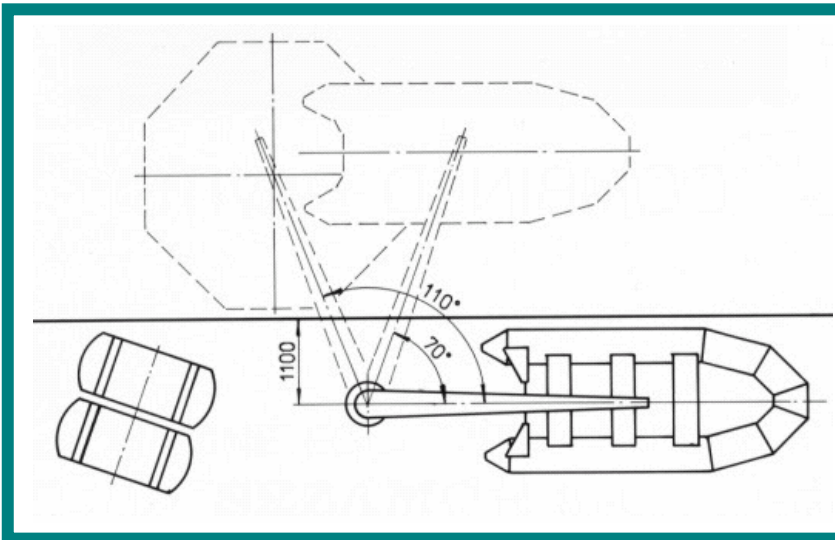

FLUIDMECNICA, S.A.

MAQUINARIA NAVAL

CONTROLES Y TRANSMISIONES OLEOHIDRAULICAS
APLICACIONES NEUMATICAS

C/.Coruña,37-PO.BOX 5220
(+34) 986 21.33.29
Fax: (+34) 986 29.85.18
e-mail: fluidmecnica@fluidmecnica.com
http:// www.fluidmecnica.com
36.208 VIGO (Spain)
N.I.F.: ES-A 36613594

Life raft & rescue boat davit